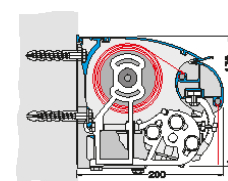

Family Basic väggmontering (mm).